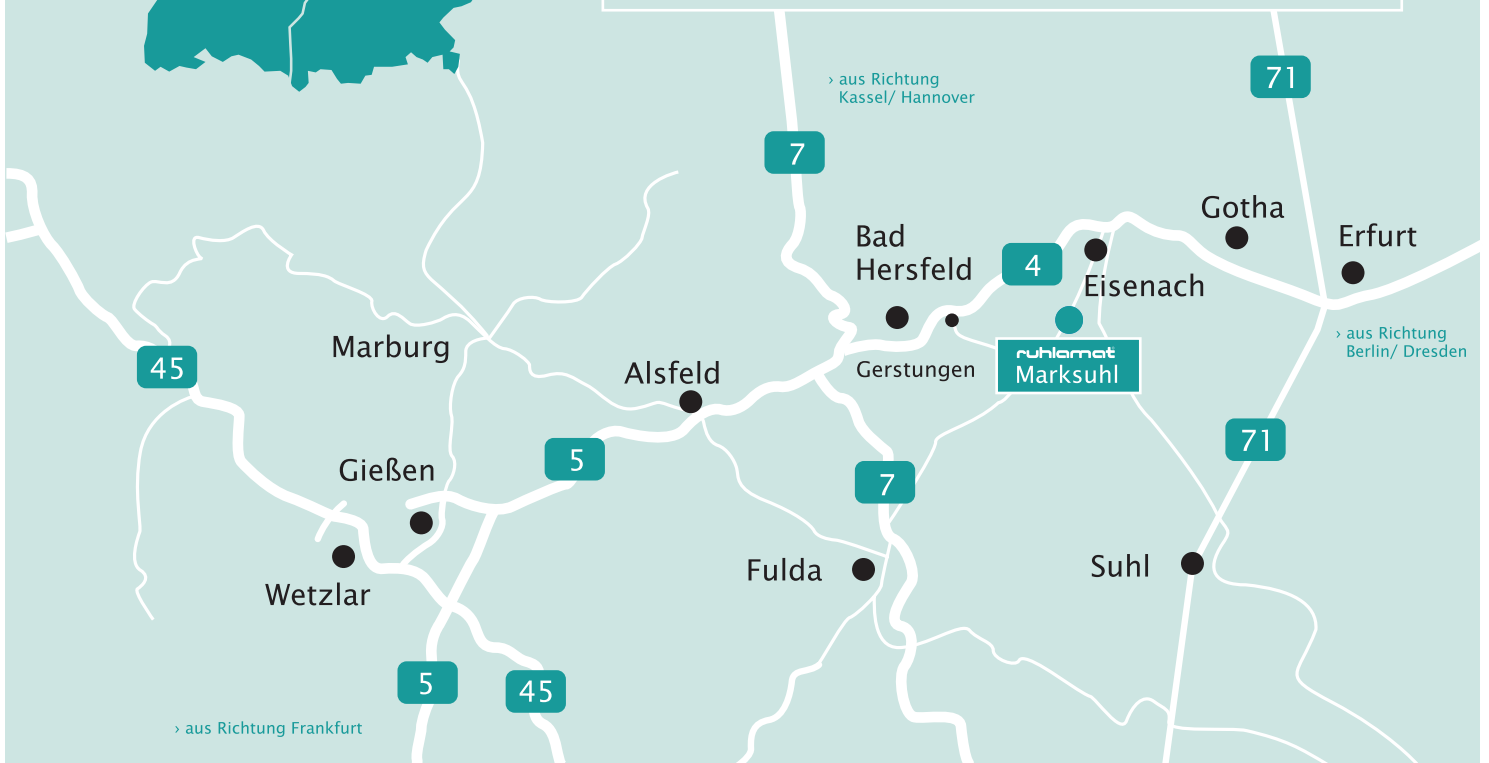

Arriving by car

- take the Autobahn A4 and leave at the Gerstungen exit
- follow the main road towards Marksuhl taking you to Berka/Werra, Fernbreitenbach and Wuenschensuhl
- follow the signs to "Gewerbegebiet" (business park)

Arriving by train

- travel to Eisenach main station and change to the train to Marksuhl (final destination Meiningen)
- ruhlamat is located 3 minutes walking distance from the train station in Marksuhl

Roadmap

solutions for your needs.

ruhlamat[®]

Sonnenacker 2
99819 Marksuhl
Germany

Fon +49(0)36925- 929 0
Fax +49(0)36925- 929 50
E-Mail: info@ruhlamat.de