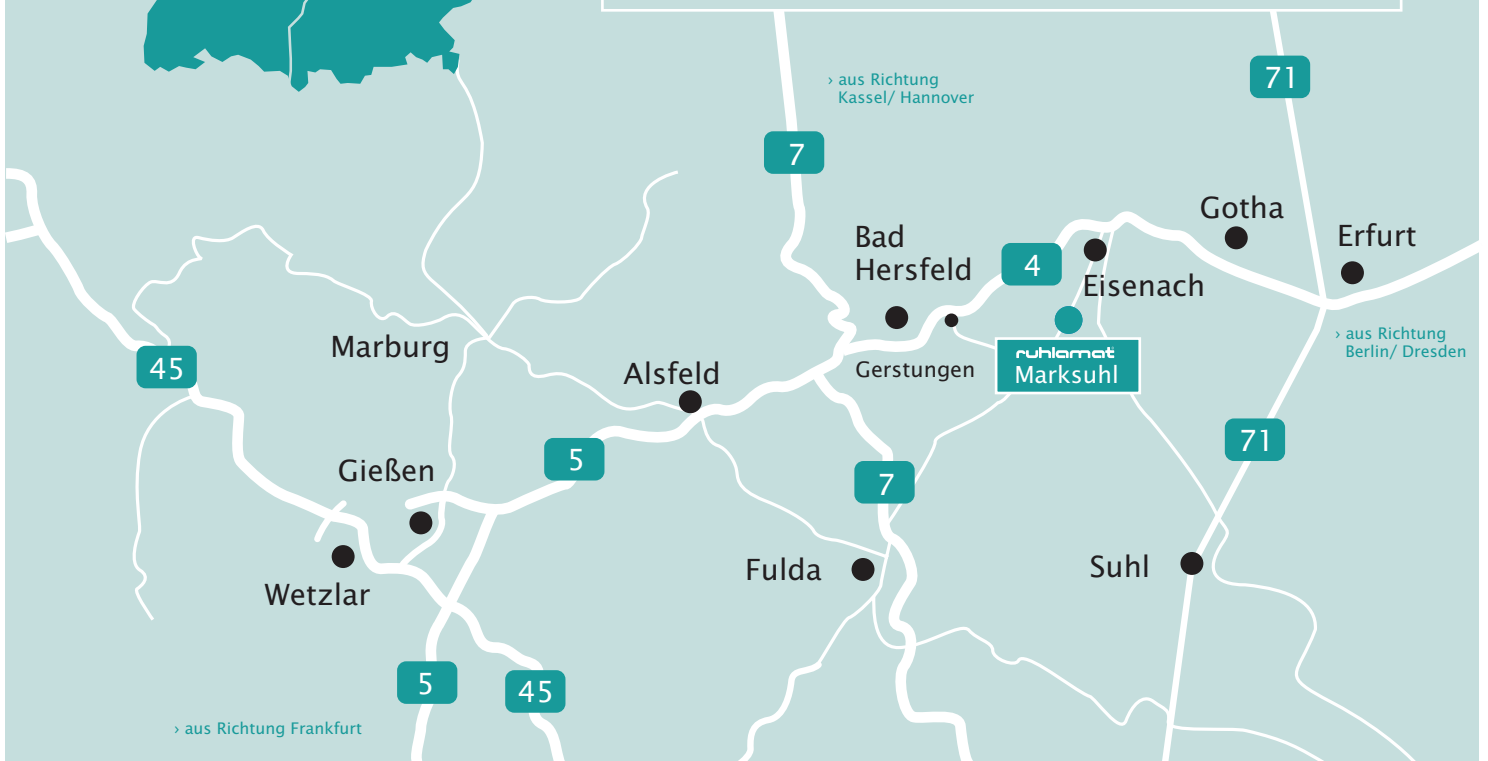

#### Arrive by car

- driving the autobahn A4, use exit Gerstungen
- follow the main road, in the direction Marksuhl to Berka/Werra, Fernbreitenbach and Wuenschensuhl
- follow the road signs saying "Gewerbegebiet" / business park

#### Arrive by train

- go by train, use the central station Eisenach to transfer in the direction to Marksuhl (Train to Meiningen)
- ruhlamat is located 3 minutes walking distance from the train station in Marksuhl

## Roadmap

solution for your needs.

**ruhlamat**<sup>®</sup>

Bahnhofstraße 56  
99819 Marksuhl  
Germany

Fon +49(0)36925- 929 0  
Fax +49(0)36925- 929 50  
E-Mail: [info@ruhlamat.de](mailto:info@ruhlamat.de)